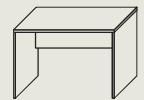

## Biurka / Desks

szerokość / głębokość / wysokość [cm] width / depth / height [cm]

**PB 40**  
160x90x75h

**PB 41**  
80x60x75h

**PB 42**  
100x60x75h

**PB 43, 44, 45**  
120/140/160x70x75h

**PB 46, 47**  
120/140x70x75h

**PB 48**  
160x70x75h

**PB 49, 50**  
140x180x70x75h

**PB 51, 53**  
140/160x110x75h

**PB 52, 54**  
140/160x110x75h

**PB 55**  
160x110x75h

**PB 56**  
160x110x75h

**PB 57**  
110x45x70h

## Stelaż / Desk frame

Stelaż metalowy do PB40, PB43 do PB56  
Desk frame for PB40, PB43 through PB56